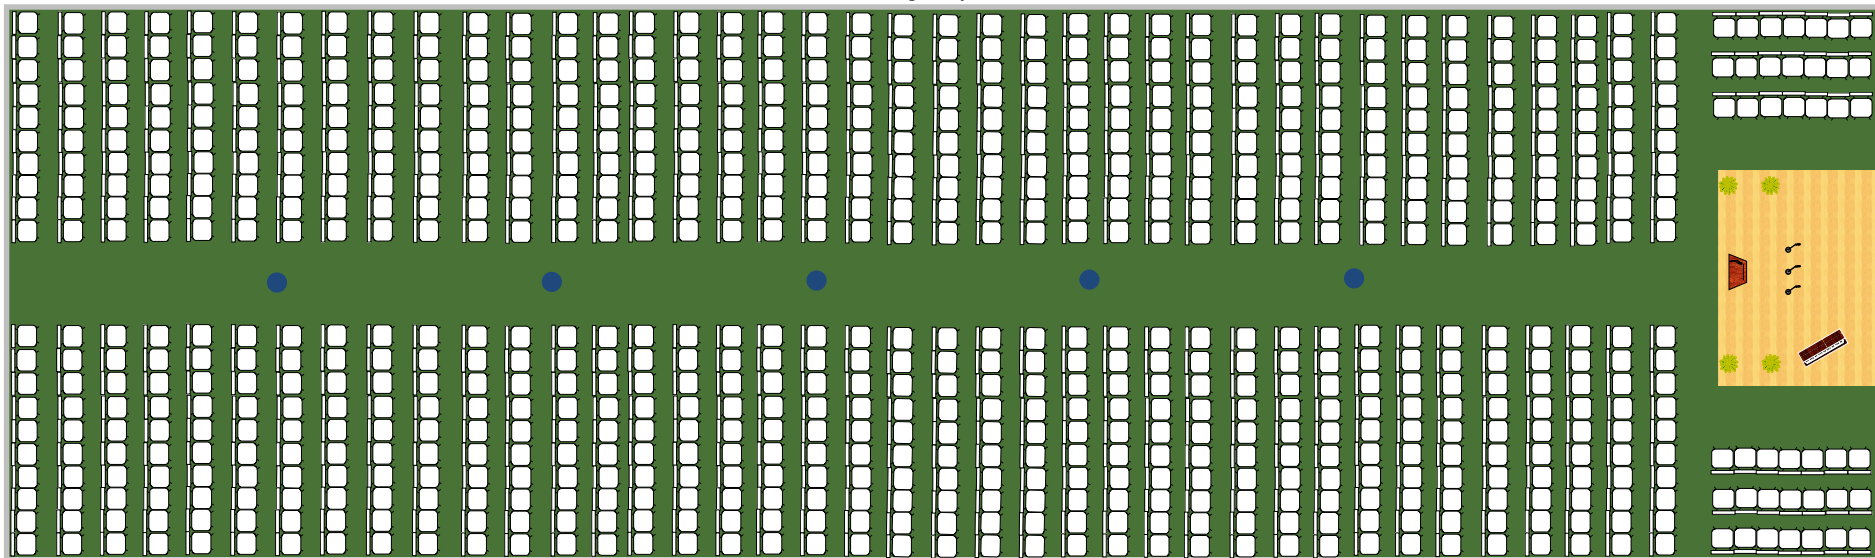

40' x 140' auditorium seating floor plan

● Blue dots = Center pole position

822 Seating capacity with 12' x 16' stage shown  
867 maximum seating capacity without stage